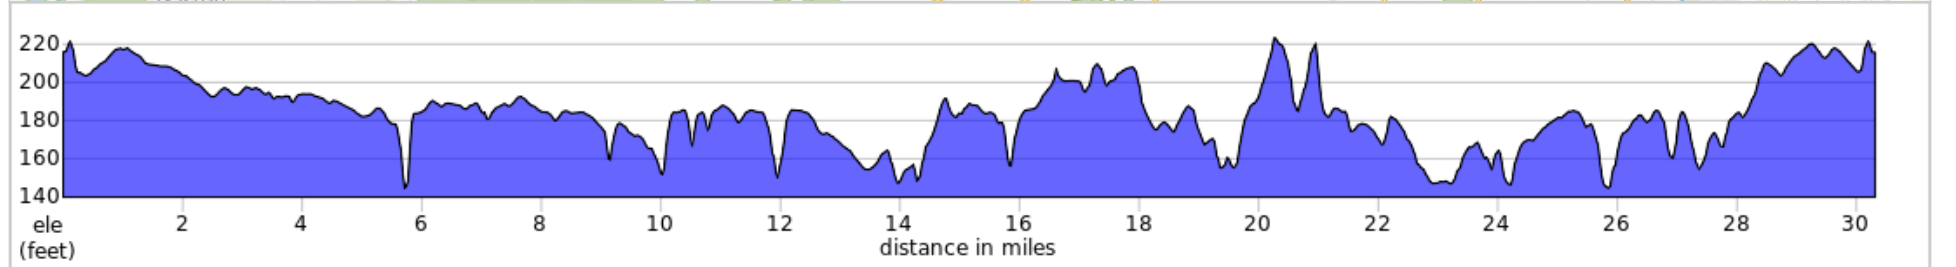

# Gaston2 sht ccw

Dist	Note	Next
0.0	Start of route	0.1
0.1	R onto NW 229th Ave/NE Century Blvd	0.1
0.3	R onto NE Evergreen Pkwy	4.2
4.5	L onto NW Glencoe Rd	0.7
5.2	R onto NW Cory St	0.1
5.3	R onto NW Hornecker Rd	0.8
6.2	R onto NW Leisy Rd	1.3
7.5	L onto NW Wren Rd	2.0
9.4	L onto NW Cornelius Schefflin Rd	0.9
10.3	At the traffic circle, take the 2nd exit and stay on NW Cornelius Schefflin Rd	1.8
12.1	Continue onto N 10th Ave	1.3
13.4	Continue onto SW Golf Course Rd	2.2
15.5	L onto SW Tongue Ln	0.4
15.9	R onto SW Johnson School Rd	2.9
18.8	Slight L onto SW Simpson Rd	0.5
19.3	Cross OR-219	0.0

19.3 miles. +380/-426 feet

Dist	Note	Next
19.3	Continue onto SW Burkhalter Rd	0.4
19.7	R to stay on SW Burkhalter Rd	1.2
20.8	L onto SW Rood Bridge Rd	3.0
23.8	R onto SE Rood Bridge Rd	0.2
24.0	R onto SE River Rd	0.3
24.4	L onto SE Witch Hazel Rd	0.7
25.1	L onto SE Brookwood Ave	1.6
26.7	R onto W Baseline Rd/E Main St	1.1
27.8	L onto NW 231st Ave/NE Century Blvd	2.4
30.2	Hondo Dog Park	0.1
30.3	End of route	0.0

11.0 miles. +356/-301 feet