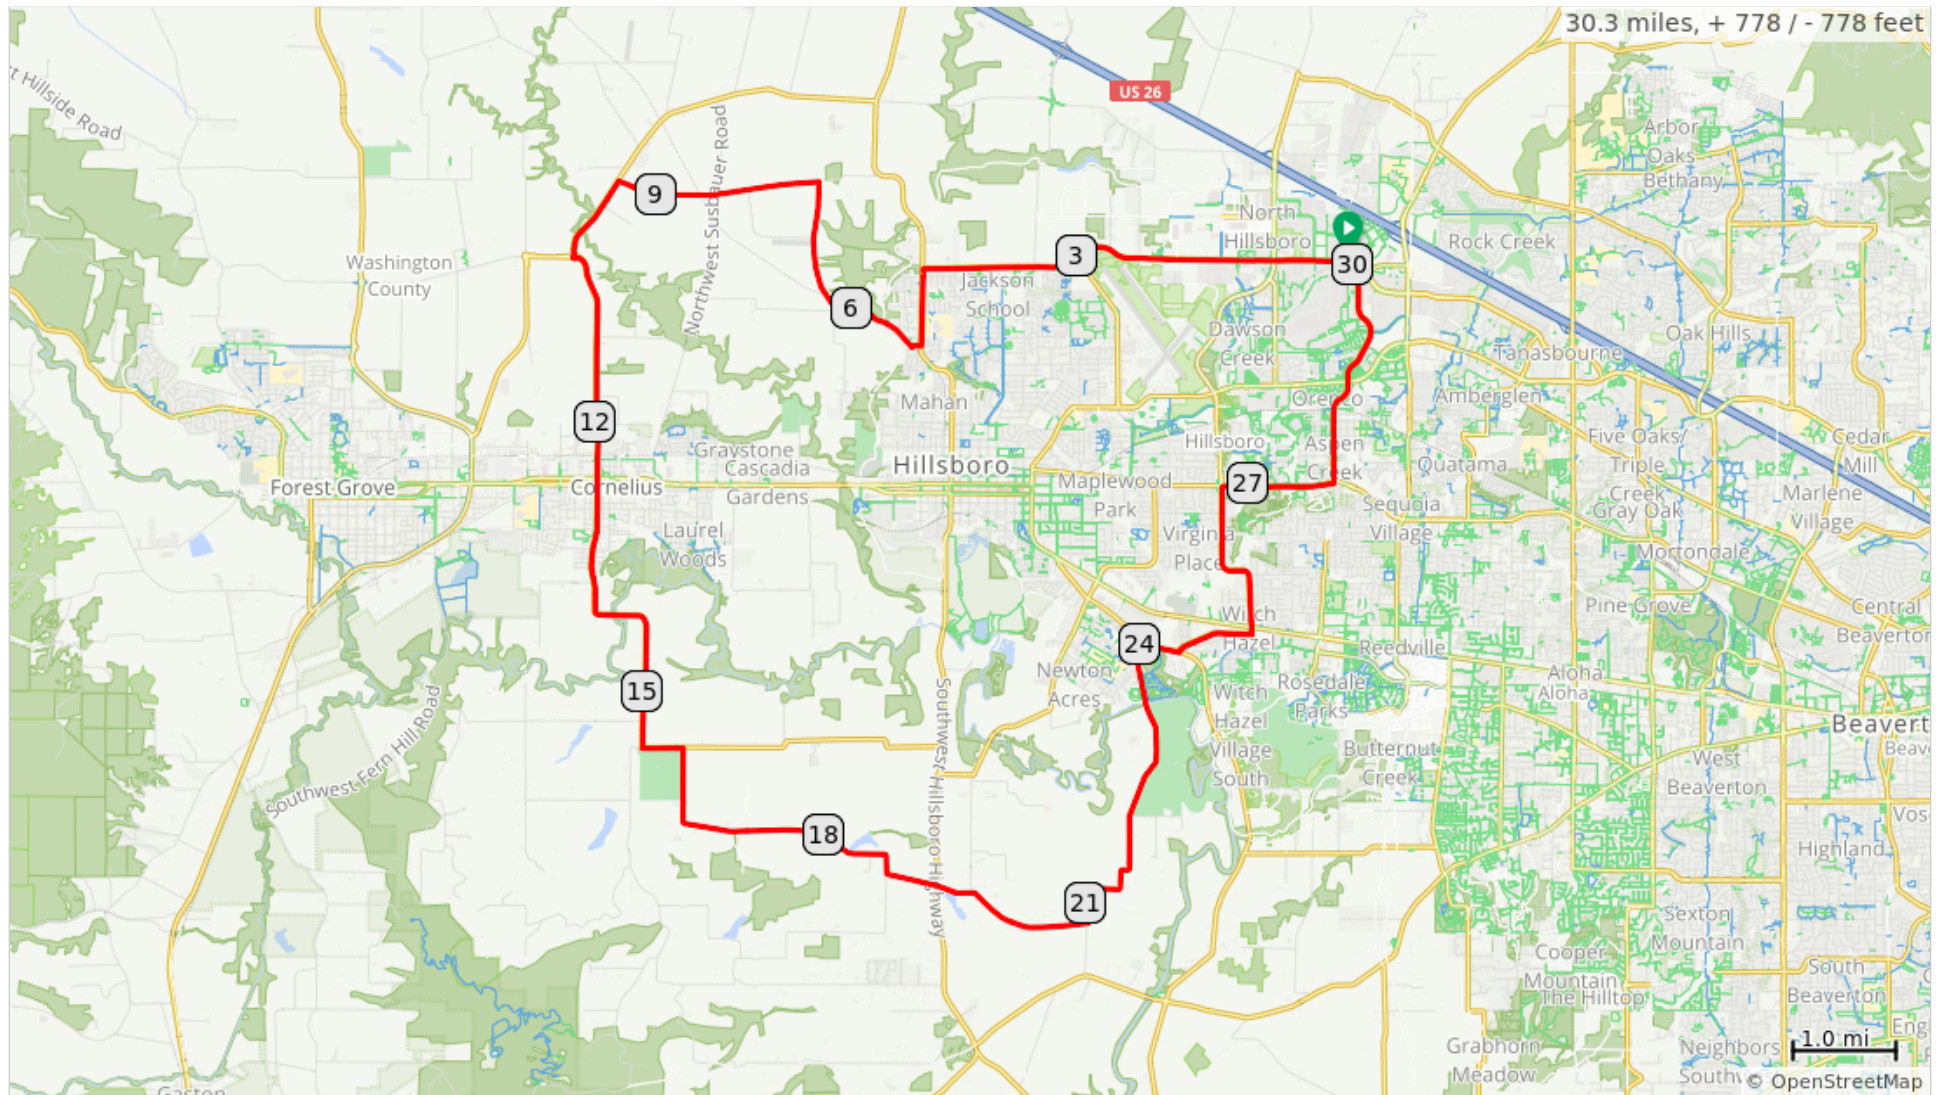

# Gaston2 sht ccw

Dist	Note	Next
0.0	Start of route	0.1
0.1	R onto NW 229th Ave/NE Century Blvd	0.1
0.3	R onto NE Evergreen Pkwy	4.2
4.5	L onto NW Glencoe Rd	0.7
5.2	R onto NW Cory St	0.1
5.3	R onto NW Hornecker Rd	0.8
6.2	R onto NW Leisy Rd	1.3
7.5	L onto NW Wren Rd	2.0
9.4	L onto NW Cornelius Schefflin Rd	0.9
10.3	At the traffic circle, take the 2nd exit and stay on NW Cornelius Schefflin Rd	1.8
12.1	Continue onto N 10th Ave	1.3
13.4	Continue onto SW Golf Course Rd	2.2
15.5	L onto SW Tongue Ln	0.4
15.9	R onto SW Johnson School Rd	2.9
18.8	Slight L onto SW Simpson Rd	0.5
19.3	Cross OR-219	0.0

19.3 miles. +380/-426 feet

Dist	Note	Next
19.3	Continue onto SW Burkhalter Rd	0.4
19.7	R to stay on SW Burkhalter Rd	1.2
20.8	L onto SW Rood Bridge Rd	3.0
23.8	R onto SE Rood Bridge Rd	0.2
24.0	R onto SE River Rd	0.3
24.4	L onto SE Witch Hazel Rd	0.7
25.1	L onto SE Brookwood Ave	1.6
26.7	R onto W Baseline Rd/E Main St	1.1
27.8	L onto NW 231st Ave/NE Century Blvd	2.4
30.2	Hondo Dog Park	0.1
30.3	End of route	0.0

11.0 miles. +356/-301 feet