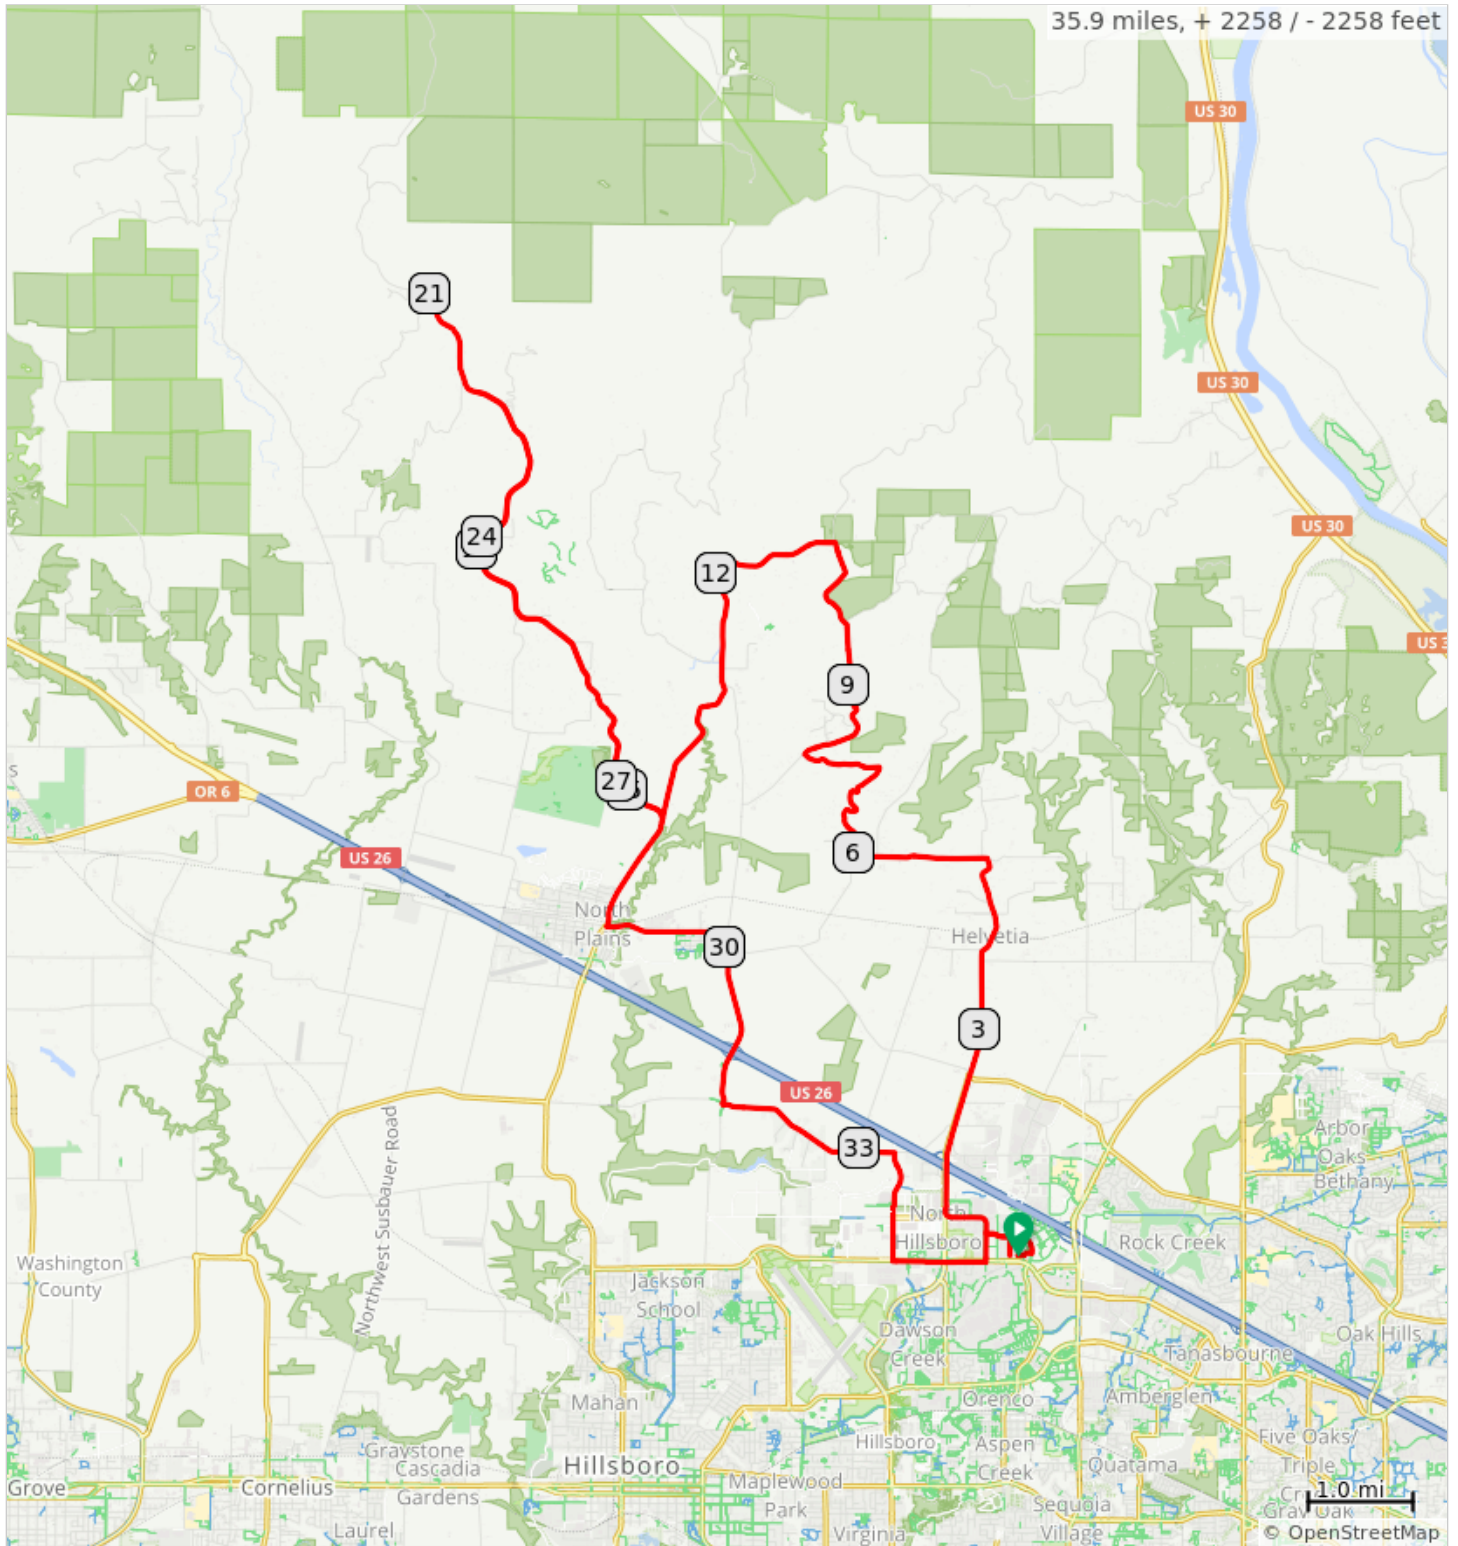

Big Pumpkin

35.9 miles, + 2258 / - 2258 feet

Big Pumpkin

Dist	Type	Note
0.0		Start of route
0.1		L onto NW 229th Ave/NE Century Blvd
0.3		Continue onto NE Bennett St
0.7		R onto NE 59th Ave
0.8		Continue onto NE Huffman St
1.1		R onto NW Brookwood Pkwy
1.8		Continue onto NW Helvetia Rd
6.0		R onto NW Jackson Quarry Rd
8.0		R onto NW Mason Hill Rd
9.6		Slight L onto NW Solberger Rd
10.6		L onto NW Dorland Rd
11.8		Stay on NW Dorland Rd
12.8		Continue onto NW Shadybrook Rd
14.6		R onto NW Pumpkin Ridge Rd
16.3		Slight L to stay on NW Pumpkin Ridge Rd

16.3 miles. +1404/-1097 feet

Dist	Type	Note
21.1		U-Turn on NW Pumpkin Ridge Rd
27.5		R onto NW Shadybrook Rd
28.5		Continue onto NW Glencoe Rd
28.7		L onto NW West Union Rd
29.9		R onto NW Jackson School Rd
31.5		At the traffic circle, take the 3rd exit onto NW Meek Rd
33.3		R onto NE Starr Blvd
34.4		L onto NE Evergreen Rd
35.3		L onto NE 59th Ave
35.5		R onto NE Bennett St
35.8		Evergreen Park
35.9		End of route

19.6 miles. +189/-1136 feet