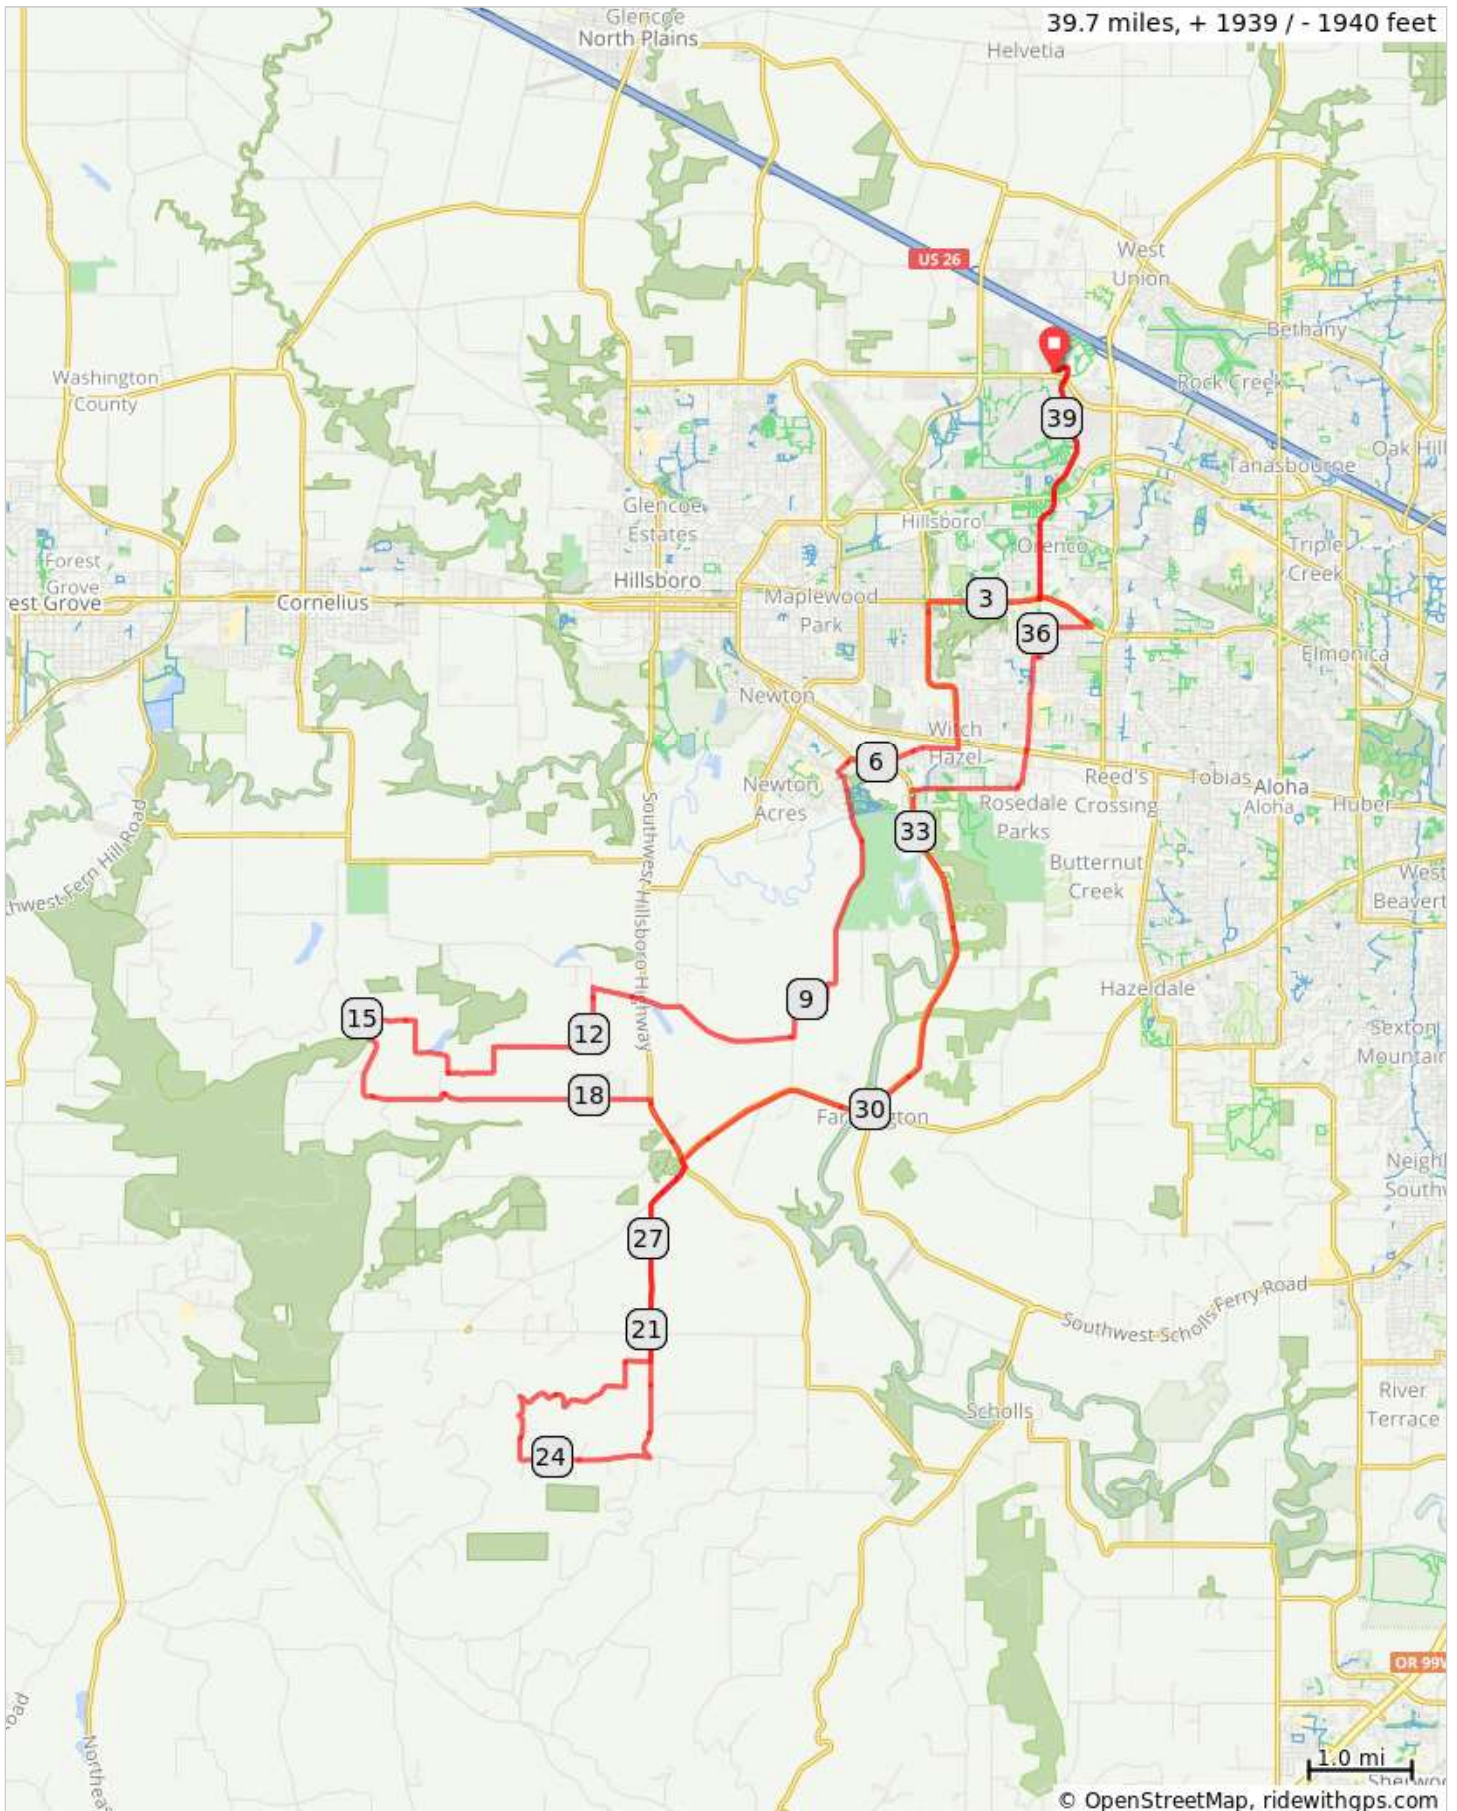

two climbs ccw

two hills ccw		Distance: 39.7 Mi		Elevation: 1940 ft				
R	0.1	229th / Century	R	13.7	Dober	L	30.0	River
BeC	1.5	231st	L ***	15.0	Iowa Hill	R	33.4	Davis
R	2.5	Main / Baseline	BeC	15.6	Unger	L	34.5	Century / 234th
L ***	3.6	Brookwood	R ***	18.6	OR-219 S	R	35.7	Lois
R	5.2	Witch Hazel	R	19.3	Bald Peak	L	35.8	Century Blvd
R	6.0	River	L ***	19.8	Campbell	R	36.1	Borwick
L ***	6.3	Rood Bridge	R	21.3	Holly Hill	L ***	36.6	Baseline
L	6.5	Rood Bridge	L	23.0	Laurelview	R	37.2	Century / 231st
R	9.5	Burkhalter	L	24.9	Campbell	BeC	38.2	229th
L ***	10.7	Burkhalter	R ***	27.4	Bald Peak	L	39.5	Dog Park
X ***	11.0	OR-219	X ***	27.8	OR-219		39.7	finish
BeC	11.0	Simpson	L	27.8	OR-219 N			
L	11.5	Riedweg	R	27.9	Farmington / OR-10			

Key: R=right turn; L=left turn; U=u turn; O=roundabout; BeC=becomes new Rd name; X=cross major Rd; ***=CAUTION