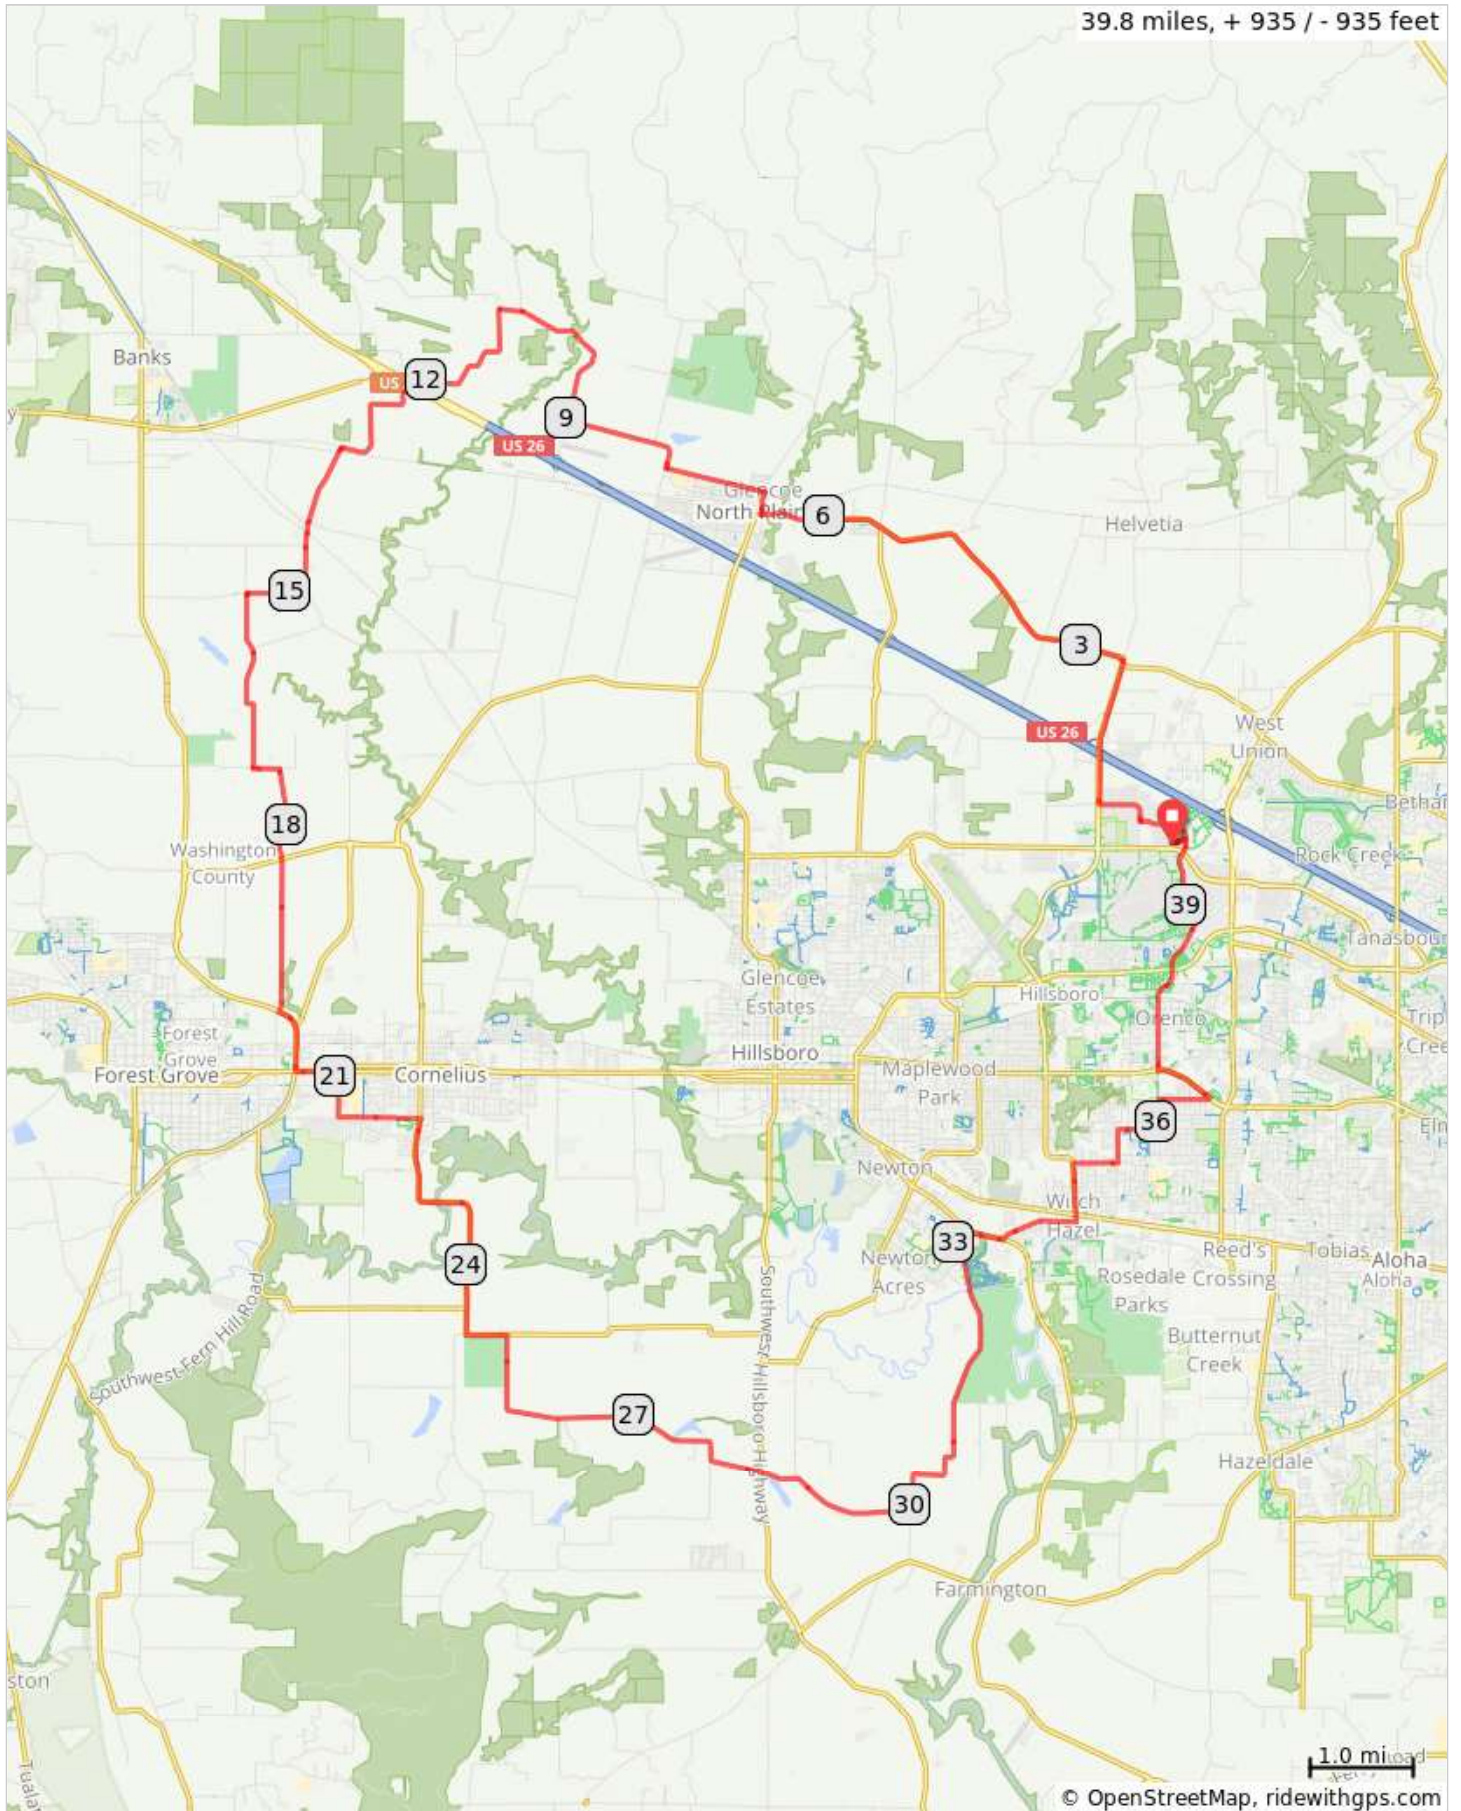

Frogger 40 ccw

Frogger 40 c/w				Distance: 39.8 Mi				Elevation: 935 ft				
L	0.1	229th / Century	L	15.4	Evers	R	28.8	Burkhalter				
BeC	0.3	Bennett	L	17.2	Osterman	L ***	30.0	Rood Bridge				
R	0.7	59th	R	17.4	Visitation	R	33.0	Rood Bridge				
BeC	0.8	Huffman	R	18.1	Heesacker	R	33.2	River				
R	1.2	Brookwood	BeC	18.4	Porter	L ***	33.5	Witch Hazel				
BeC	1.8	Helvetia	X ***	19.9	OR-47	L ***	34.3	Brookwood				
L	2.6	West Union	L ***	19.9	OR-47	R	34.8	Golden				
R	6.6	Glencoe	L ***	20.5	Pacific	L	35.2	Imlay				
L	6.9	North	R	20.9	Mountain View	R	35.6	Lois				
R	7.8	Mountindale	L	21.4	Heather	L	36.0	Century Blvd				
R	9.0	Mountindale	R	22.2	10th	R	36.2	Borwick				
L	10.8	Mountindale	BeC	22.5	Golf Course	L ***	36.7	Baseline / Main				
R	11.2	Mountindale	L ***	24.7	Tongue	R	37.3	231st / Century				
L	12.2	Mountindale / Wilkesboro	R	25.0	Johnson School	L	39.7	Evergreen Park				
X ***	12.2	US 26	L	27.9	Simpson		39.8	Finish				
L ***	13.4	Roy	X ***	28.4	OR-219							
R	14.9	Reiling	BeC	28.4	Burkhalter							

Key: R=right turn; L=left turn; U=u turn; O=roundabout; BeC=becomes new Rd name; X=cross major Rd; ***=CAUTION