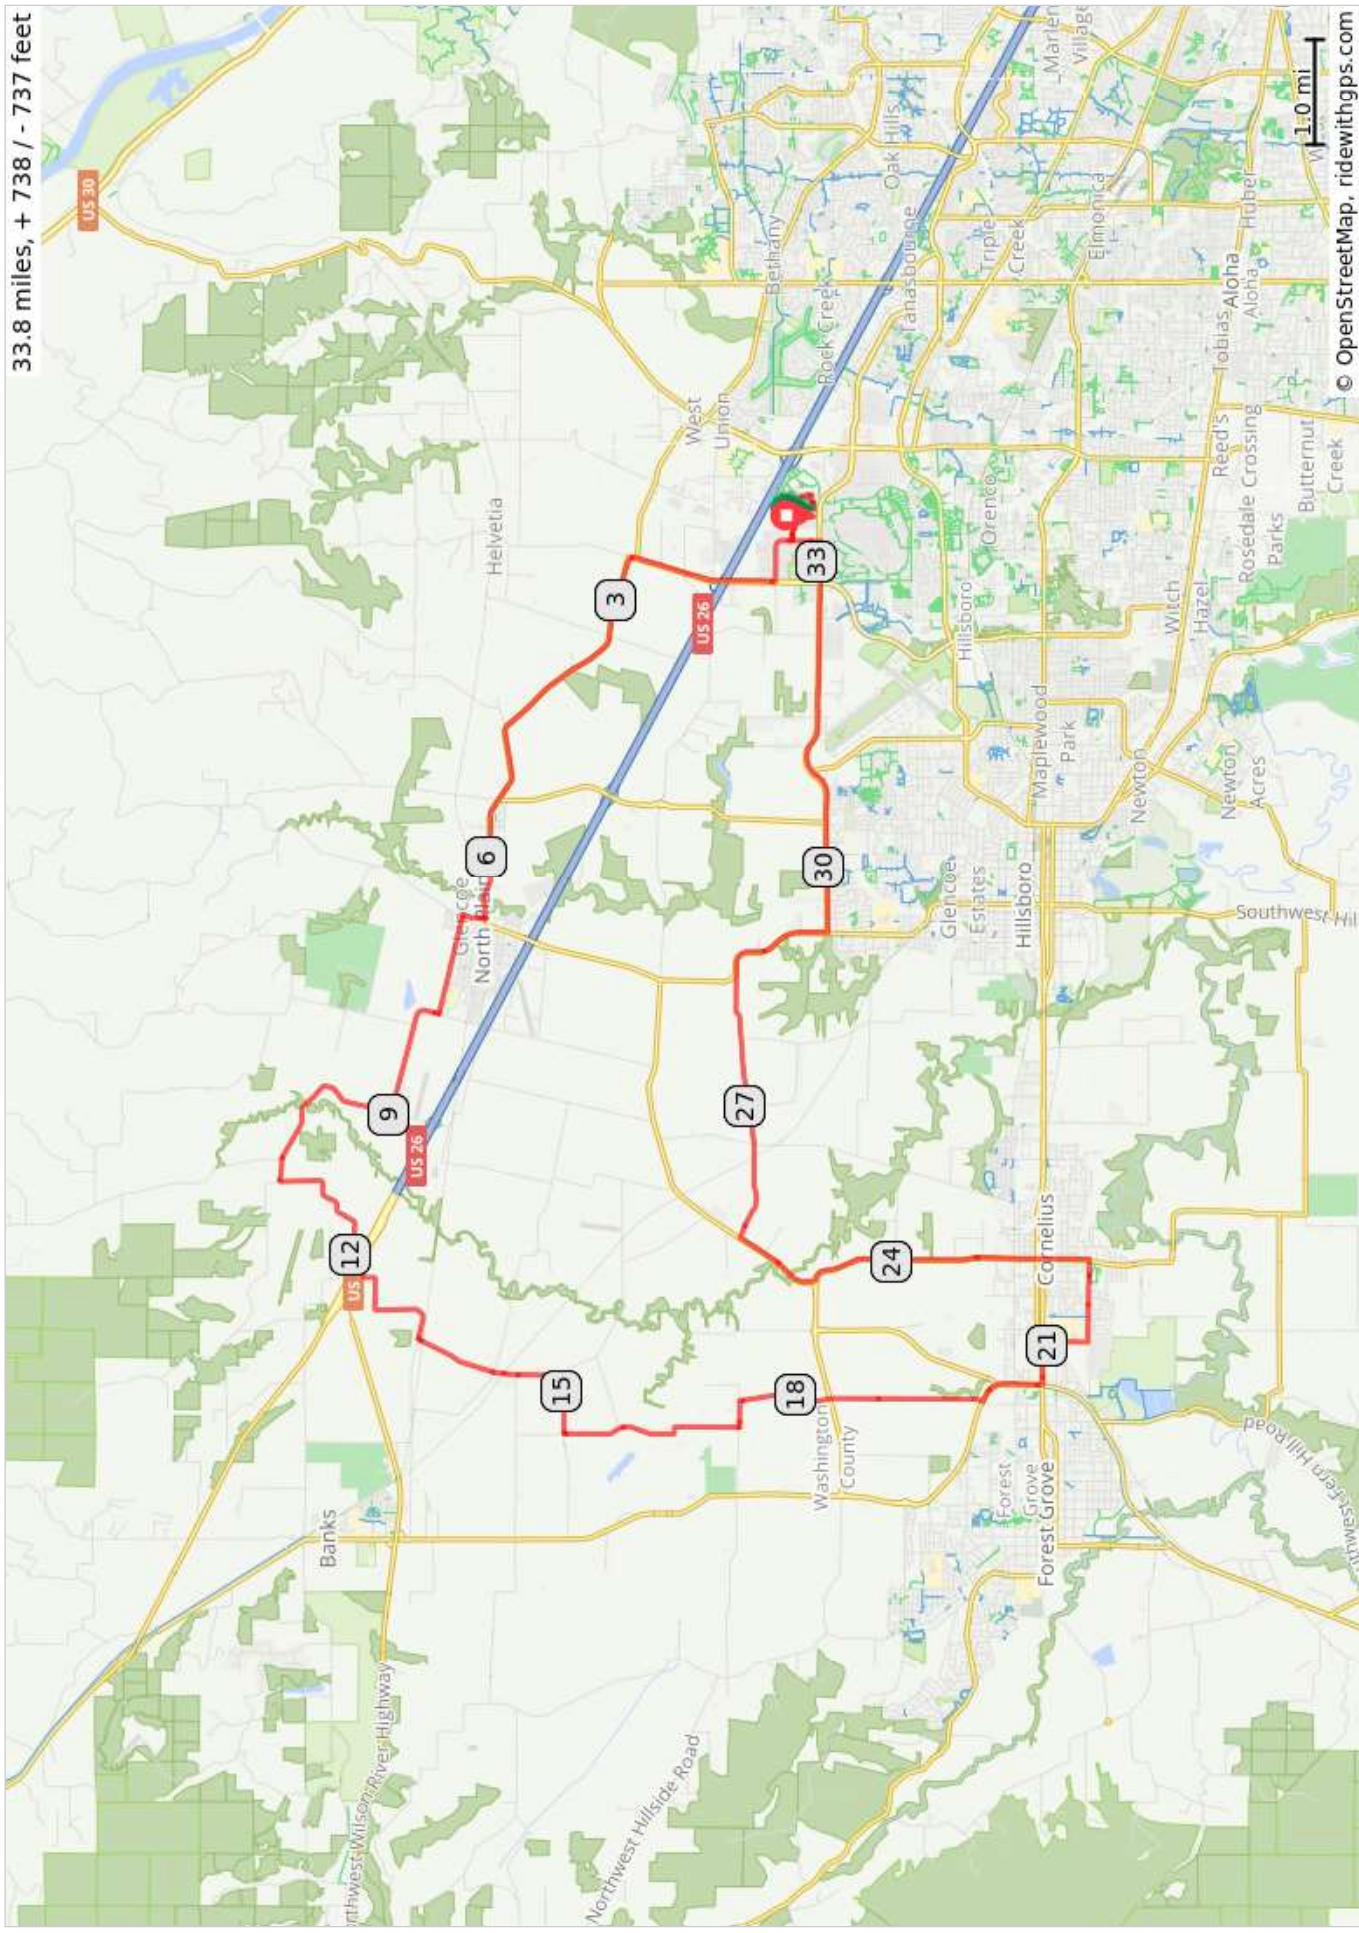

# Frogger 34 ccw

33.8 miles, + 738 / - 737 feet

<b>Frogger 34 ccw</b>				<b>Distance: 33.4 Mi</b>				<b>Elevation: 738 ft</b>			
L	0.1	229th / Century	L	12.2	Mountaindale /Wilkesboro	L	21.4	Heather			
BeC	0.3	Bennett	X ***	12.2	US 26	L	22.2	10th			
R	0.7	59th	L ***	13.4	Roy	BeC	23.2	Cornelius Schefflin			
BeC	0.8	Huffman	R	14.9	Reiling	O ***	24.8	Cornelius Schefflin (1st exit)			
R	1.2	Brookwood	L	15.4	Evers	R	25.7	Wren			
BeC	1.8	Helvetia	L	17.2	Osterman	BeC	28.3	Glencoe			
L	2.6	West Union	R	17.4	Visitation	L ***	29.3	Evergreen			
R	6.6	Glencoe	R	18.1	Heesacker	L ***	33.2	59th			
L	6.9	North	BeC	18.4	Porter	R	33.4	Bennett			
R	7.8	Mountaindale	X ***	19.9	OR-47	R	33.7	Evergreen Park			
R	9.0	Mountaindale	L ***	19.9	OR-47		33.8	Finish			
L	10.8	Mountaindale	L ***	20.5	Pacific						
R	11.2	Mountaindale	R	20.9	Mountain View						

Key: R=right turn; L=left turn; U=u turn; O=roundabout; BeC=becomes new Rd name; X=cross major Rd; \*\*\*=CAUTION