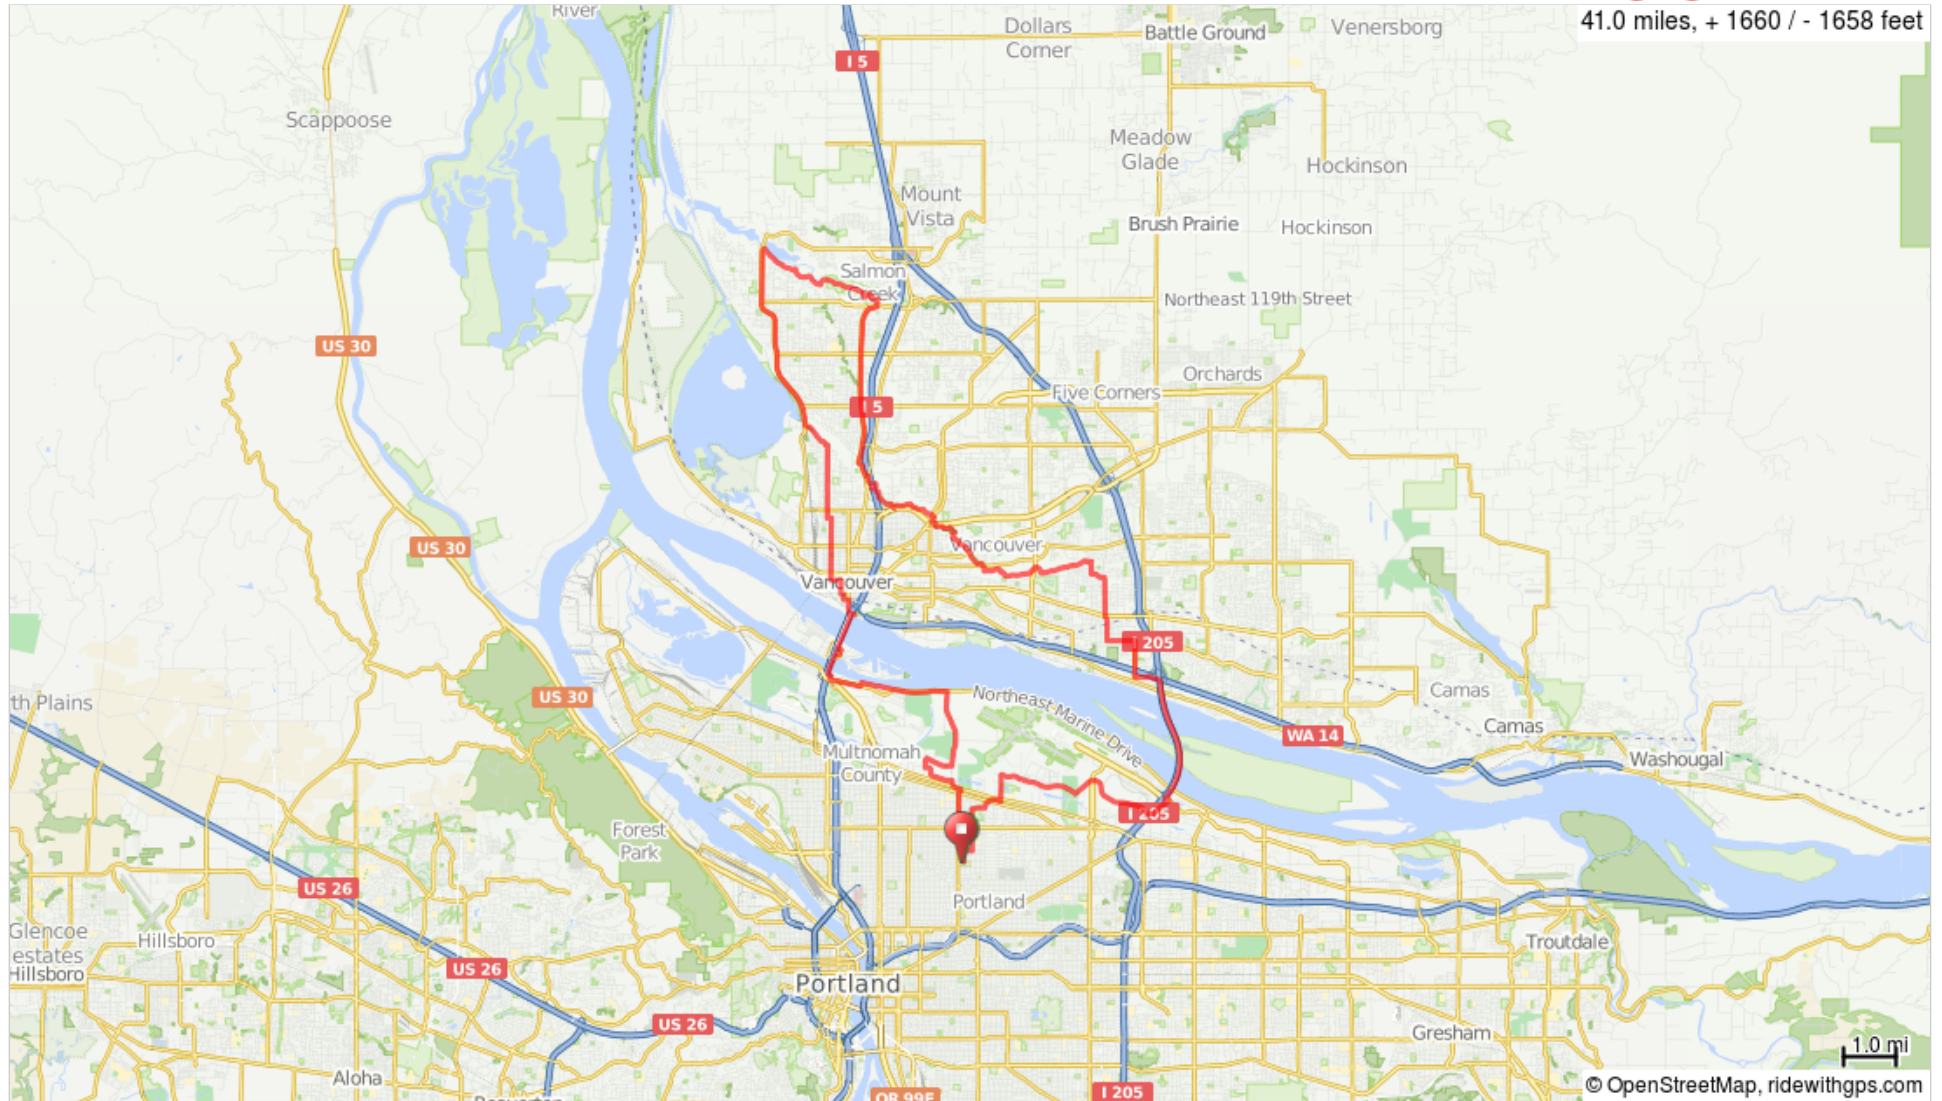

PV Tues: Creeks Route

41.0 miles, + 1660 / - 1658 feet

PV Tues: Creeks Route

0.0	🚩	Start of route
0.8	←	L onto NE Simpson St
0.9	→	R onto NE 33rd Ave
1.4	→	Slight R onto the Northeast 33rd Drive ramp to Columbia Boulevard W
1.6	→	Keep R at the fork and merge onto NE 33rd Dr
2.4	→	R onto NE 21st Ave
2.6	→	R onto NE Riverside Way
3.1	←	L onto NE 33rd Dr
4.5	←	L onto NE Marine Dr
5.5	→	Slight R onto NE Bridgeton Rd
6.2	←	L onto N Gantenbein Ave
6.3	→	R onto N Marine Dr
6.7	↑	exit toward Expo. Center/I-5
6.7	→	R

6.7 miles. +80/-300 feet

6.7	←	L
7.5	←	L at N Tomahawk Island Dr
7.6	←	Sharp L
7.7	←	L toward SE Columbia Way
8.6	→	R onto SE Columbia Way
8.7	←	L
8.7	→	R toward W 6th St
8.9	←	L onto W 6th St
9.0	↑	At the traffic circle, 1st exit onto Esther St
9.1	←	L onto W 8th St
9.2	→	R onto Franklin St
9.5	←	L onto W 13th St
9.7	→	R onto Kauffman Ave
10.8	←	L onto W 36th St
10.9	→	R onto NW Lincoln Ave
12.3	←	L onto NW Bernie Dr

5.6 miles. +344/-210 feet

12.9	→	R onto NW Fruit Valley Rd/NW Lakeshore Ave
15.5	↑	Continue onto NW 36th Ave
16.5	→	R onto Salmon Creek Trail
17.9	←	L to stay on Salmon Creek Trail
18.9	←	L to stay on Salmon Creek Trail
19.3	→	R toward NE 117th St
19.3	←	L toward NE 117th St
19.4	→	R onto NE 117th St
19.6	←	L onto NE Hazel Dell Ave
22.9	←	L onto Discovery Trail
23.3	→	R to stay on Discovery Trail
23.5	←	Discovery Trail turns slightly L and becomes NE Leverich Park Way
23.6	←	L toward NE 15th Ave
24.1	←	L onto NE 15th Ave

11.8 miles. +612/-574 feet

24.1	→	R
25.0	→	R at NE Petticoat Ln
26.6	→	Slight R at E 18th St
27.1	→	Slight R at N Devine Rd
29.0	→	R onto NE 92nd Ave
29.3	←	L onto NE Woodridge St
29.6	→	R onto NE 97th Ave
30.3	↑	Continue onto SE 98th Ave
30.8	←	L onto SE 10th St
31.3	→	R onto SE Ellsworth Rd
32.0	←	L onto SE 23rd St
35.0	→	R toward I-205 Multi Use Path
35.0	→	R onto I-205 Multi Use Path
35.3	→	Slight R onto NE Alderwood Rd
37.2	→	R onto NE Cornfoot Rd