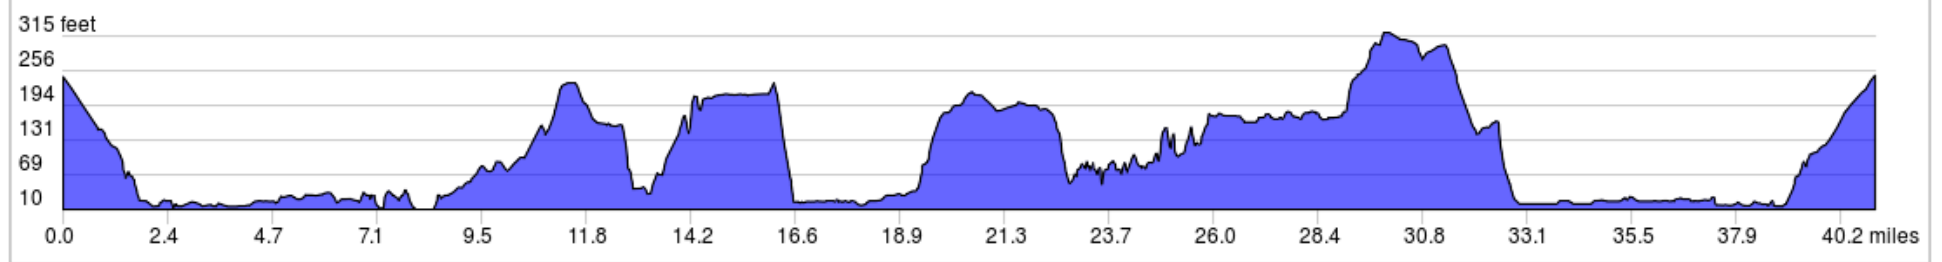

PV Tues: Creeks Route

41.0 miles, + 1660 / - 1658 feet

PV Tues: Creeks Route

0.0	🚩	Start of route
0.8	←	L onto NE Simpson St
0.9	→	R onto NE 33rd Ave
1.4	→	Slight R onto the Northeast 33rd Drive ramp to Columbia Boulevard W
1.6	→	Keep R at the fork and merge onto NE 33rd Dr
2.4	→	R onto NE 21st Ave
2.6	→	R onto NE Riverside Way
3.1	←	L onto NE 33rd Dr
4.5	←	L onto NE Marine Dr
5.5	→	Slight R onto NE Bridgeton Rd
6.2	←	L onto N Gantenbein Ave
6.3	→	R onto N Marine Dr
6.7	↑	exit toward Expo. Center/I-5
6.7	→	R

6.7 miles. +80/-300 feet

6.7	←	L
7.5	←	L at N Tomahawk Island Dr
7.6	←	Sharp L
7.7	←	L toward SE Columbia Way
8.6	→	R onto SE Columbia Way
8.7	←	L
8.7	→	R toward W 6th St
8.9	←	L onto W 6th St
9.0	↑	At the traffic circle, 1st exit onto Esther St
9.1	←	L onto W 8th St
9.2	→	R onto Franklin St
9.5	←	L onto W 13th St
9.7	→	R onto Kauffman Ave
10.8	←	L onto W 36th St
10.9	→	R onto NW Lincoln Ave
12.3	←	L onto NW Bernie Dr

5.6 miles. +344/-210 feet

12.9	→	R onto NW Fruit Valley Rd/NW Lakeshore Ave
15.5	↑	Continue onto NW 36th Ave
16.5	→	R onto Salmon Creek Trail
17.9	←	L to stay on Salmon Creek Trail
18.9	←	L to stay on Salmon Creek Trail
19.3	→	R toward NE 117th St
19.3	←	L toward NE 117th St
19.4	→	R onto NE 117th St
19.6	←	L onto NE Hazel Dell Ave
22.9	←	L onto Discovery Trail
23.3	→	R to stay on Discovery Trail
23.5	←	Discovery Trail turns slightly L and becomes NE Leverich Park Way
23.6	←	L toward NE 15th Ave
24.1	←	L onto NE 15th Ave

11.8 miles. +612/-574 feet

24.1	→	R
25.0	→	R at NE Petticoat Ln
26.6	→	Slight R at E 18th St
27.1	→	Slight R at N Devine Rd
29.0	→	R onto NE 92nd Ave
29.3	←	L onto NE Woodridge St
29.6	→	R onto NE 97th Ave
30.3	↑	Continue onto SE 98th Ave
30.8	←	L onto SE 10th St
31.3	→	R onto SE Ellsworth Rd
32.0	←	L onto SE 23rd St
35.0	→	R toward I-205 Multi Use Path
35.0	→	R onto I-205 Multi Use Path
35.3	→	Slight R onto NE Alderwood Rd
37.2	→	R onto NE Cornfoot Rd